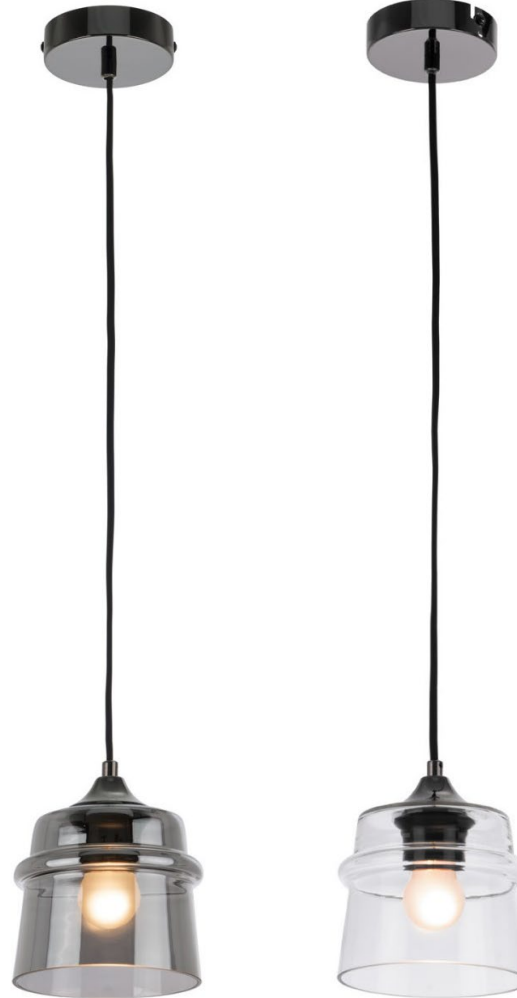

Dixie

Pendant Range

Specifications

Pendant.
E27 lampholder.
Glass shade.
Black chrome metal ware.
200cm black fabric cord.

Available in:

- Smoke glass shade
- Clear glass shade

Dimensions

Shade: D13.5 x H12.5cm
Canopy: D10cm x H2.5cm
Pack size qty: 4
Inner: (19x19x26cm)
Outer: (45x29x46cm)

**Recommended globe:
Fancy round E27 max 25W*

Model No.

Description

Colour

Globe

MPLS507

1Lt Pendant

CLR / SMK